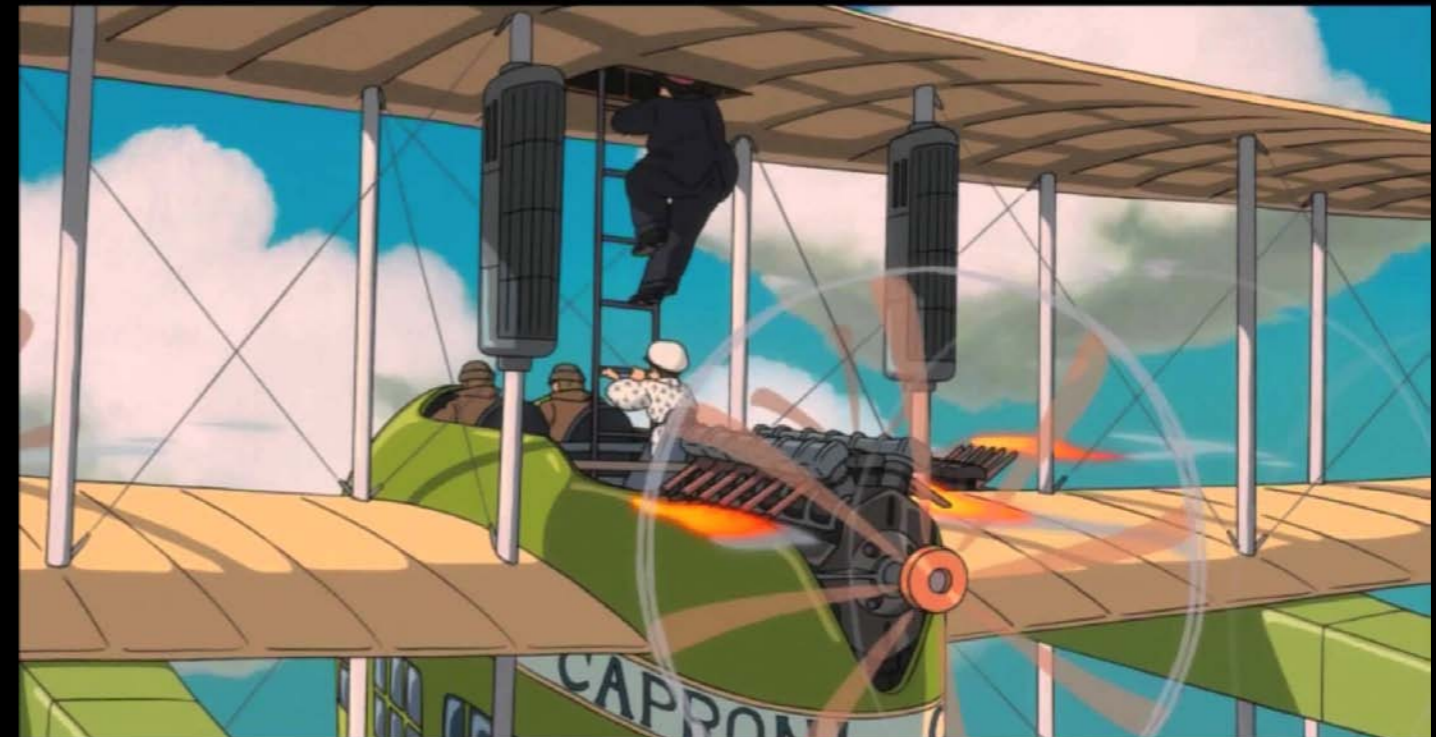

The Wind Rises
Hayao Miyazaki 2013