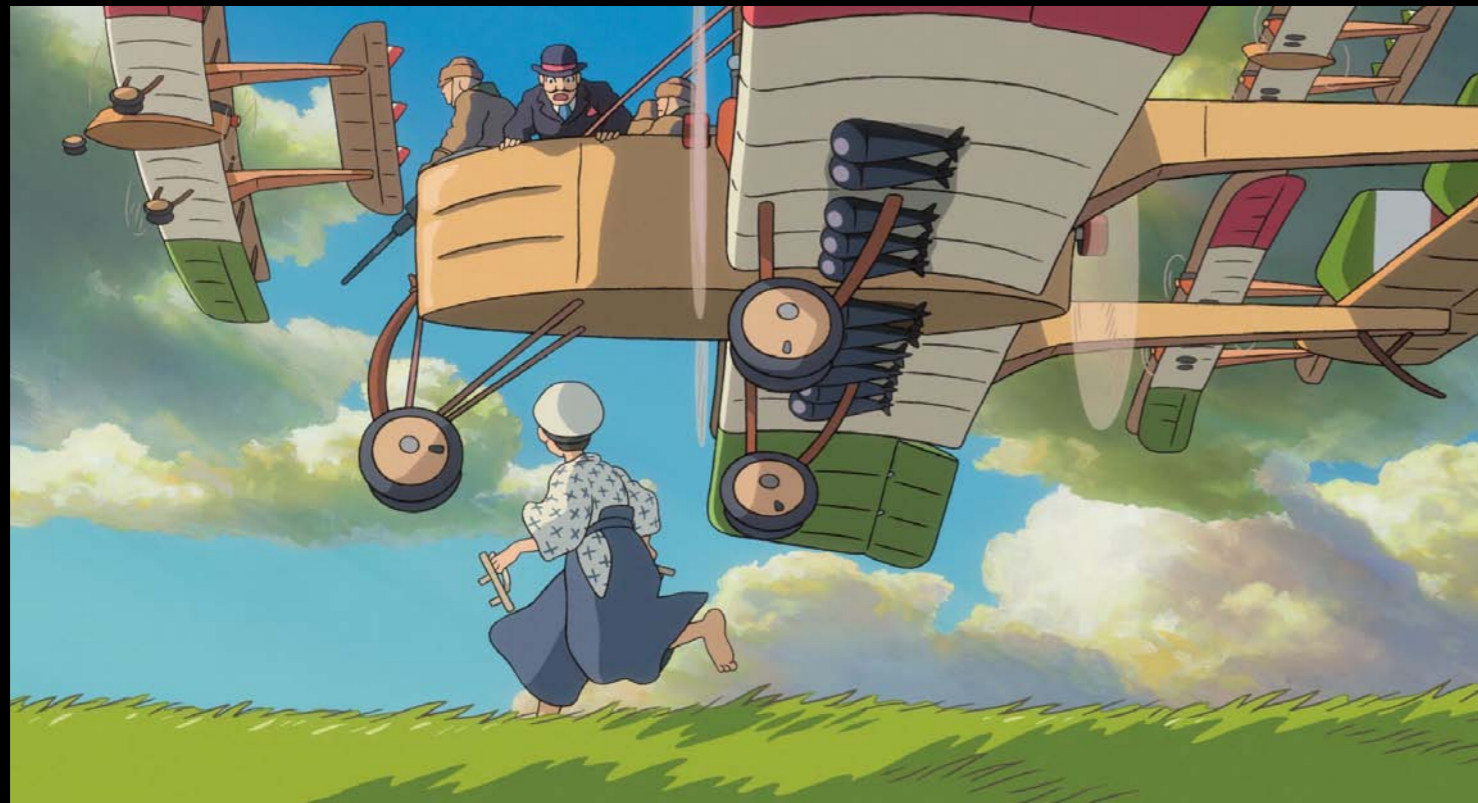

The Wind Rises
Hayao Miyazaki 2013